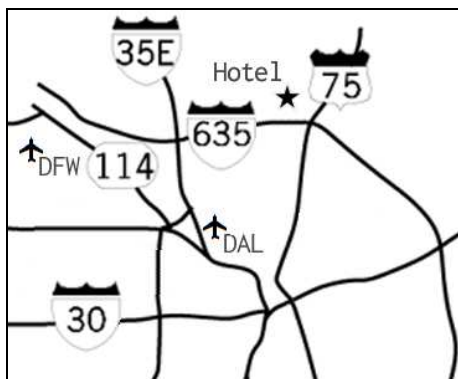

Driving Directions

Get detailed driving directions online from your starting location: < <http://bit.ly/cps41> >.

From North [East] (Tulsa)

Take Hwy 75 South to Frontage Road exit (22A). Follow signs to I-635 West but stay on access road. Turn north (right) on Coit. Turn west (left) on Alpha.

From South, West [South] (Fort Worth, Austin, Houston)

From downtown Dallas, take Hwy 75 North to Coit exit (8B). Follow Coit north. Turn left (west) on Alpha.

From a city perspective, Crowne Plaza Suites is near where the major highways 635 and 75 intersect.

Take I-20 or I-30 then I-635 North to Coit exit (19B). Turn north (right) on Coit. Turn left (west) on Alpha.

From a street perspective, Crowne Plaza Suites is west and south of the corner of Coit and Alpha.